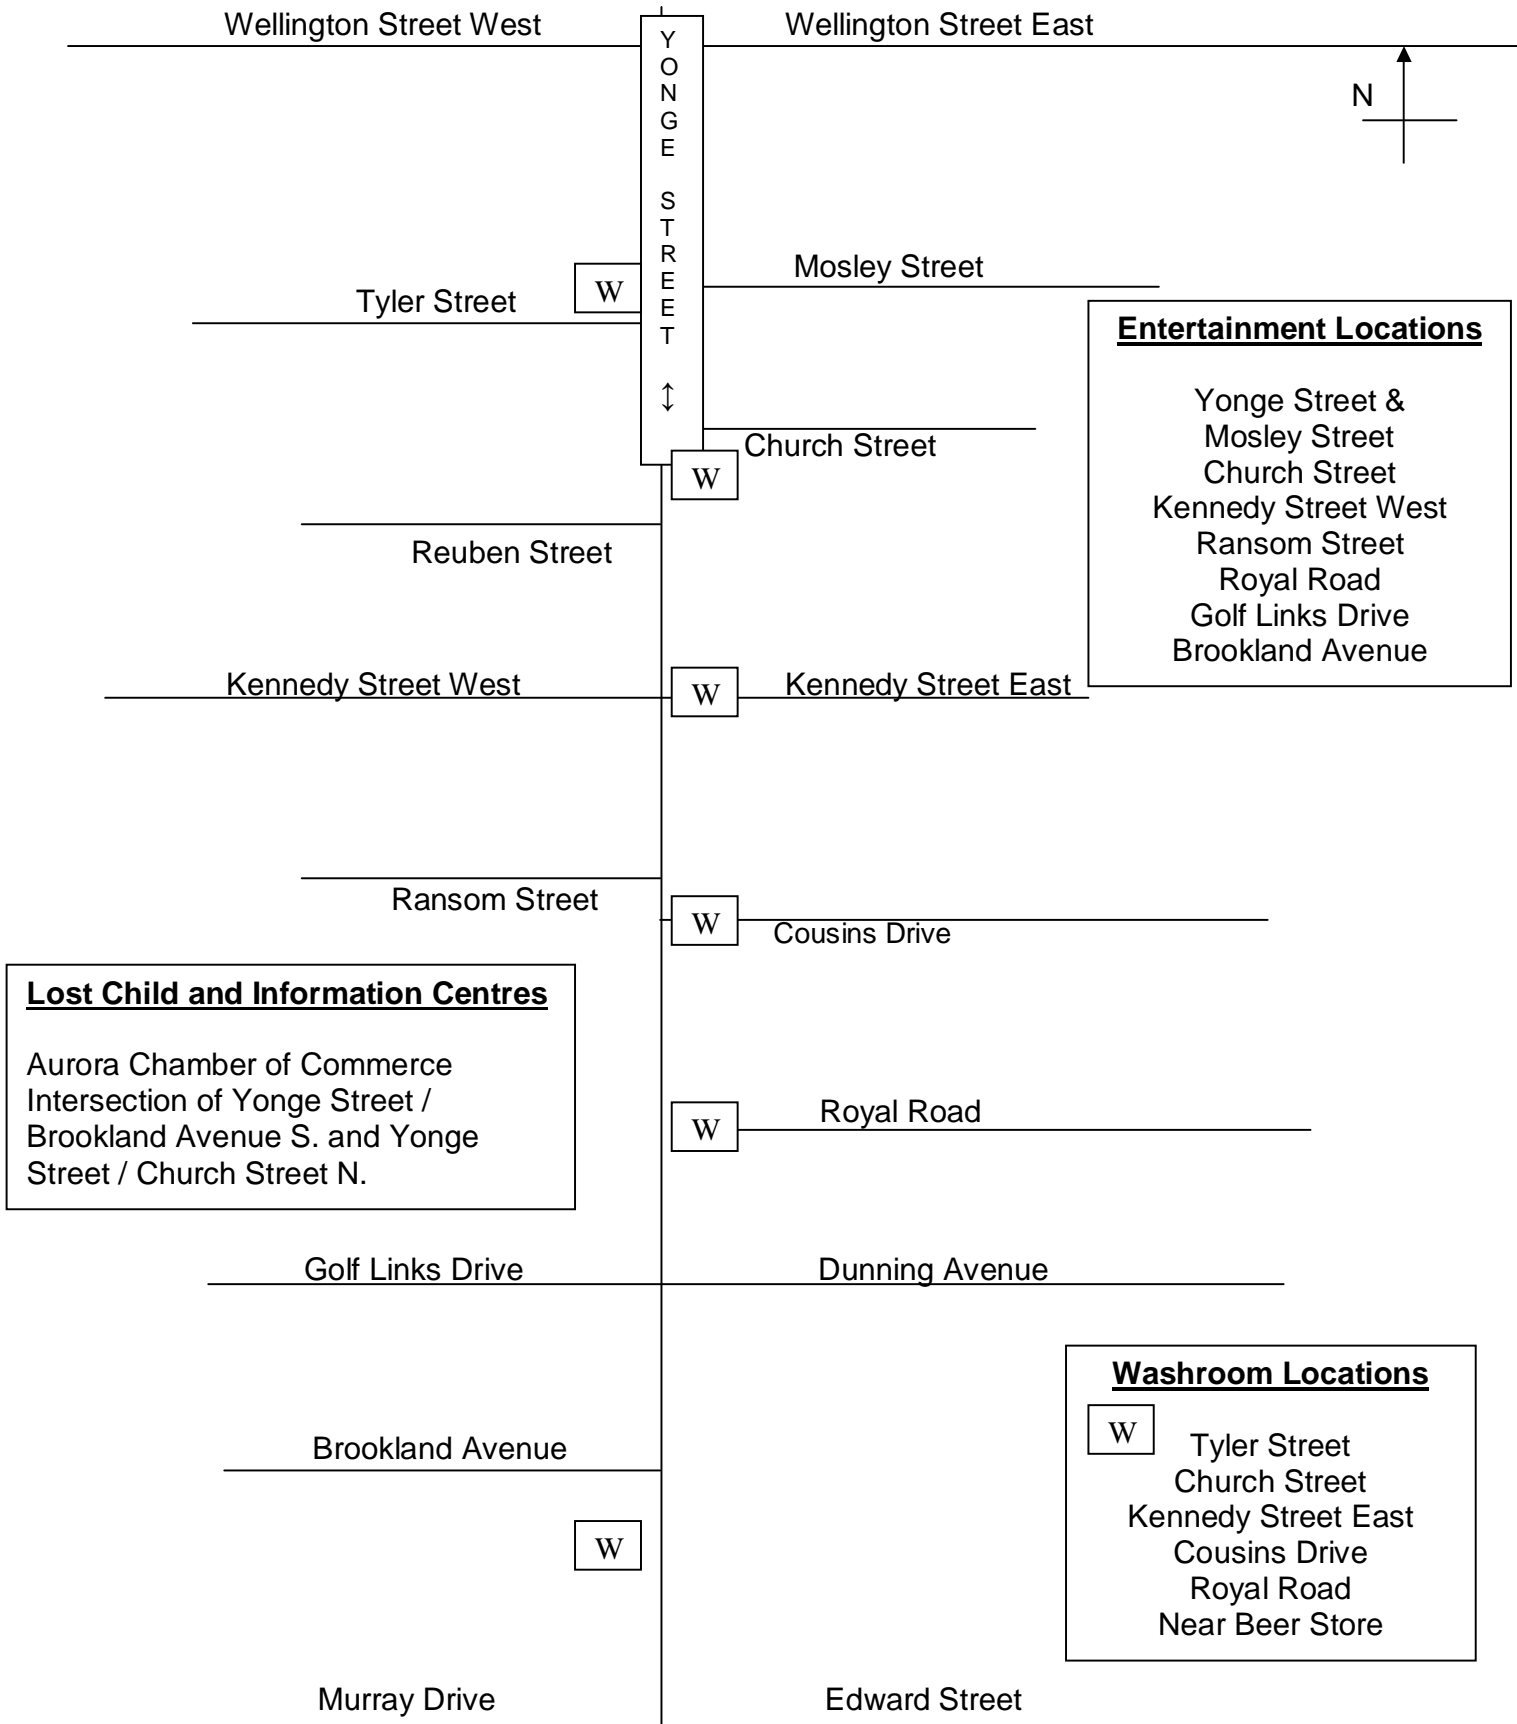

2012 Aurora Chamber Street Festival Map

Not to scale. Subject to change without notice.