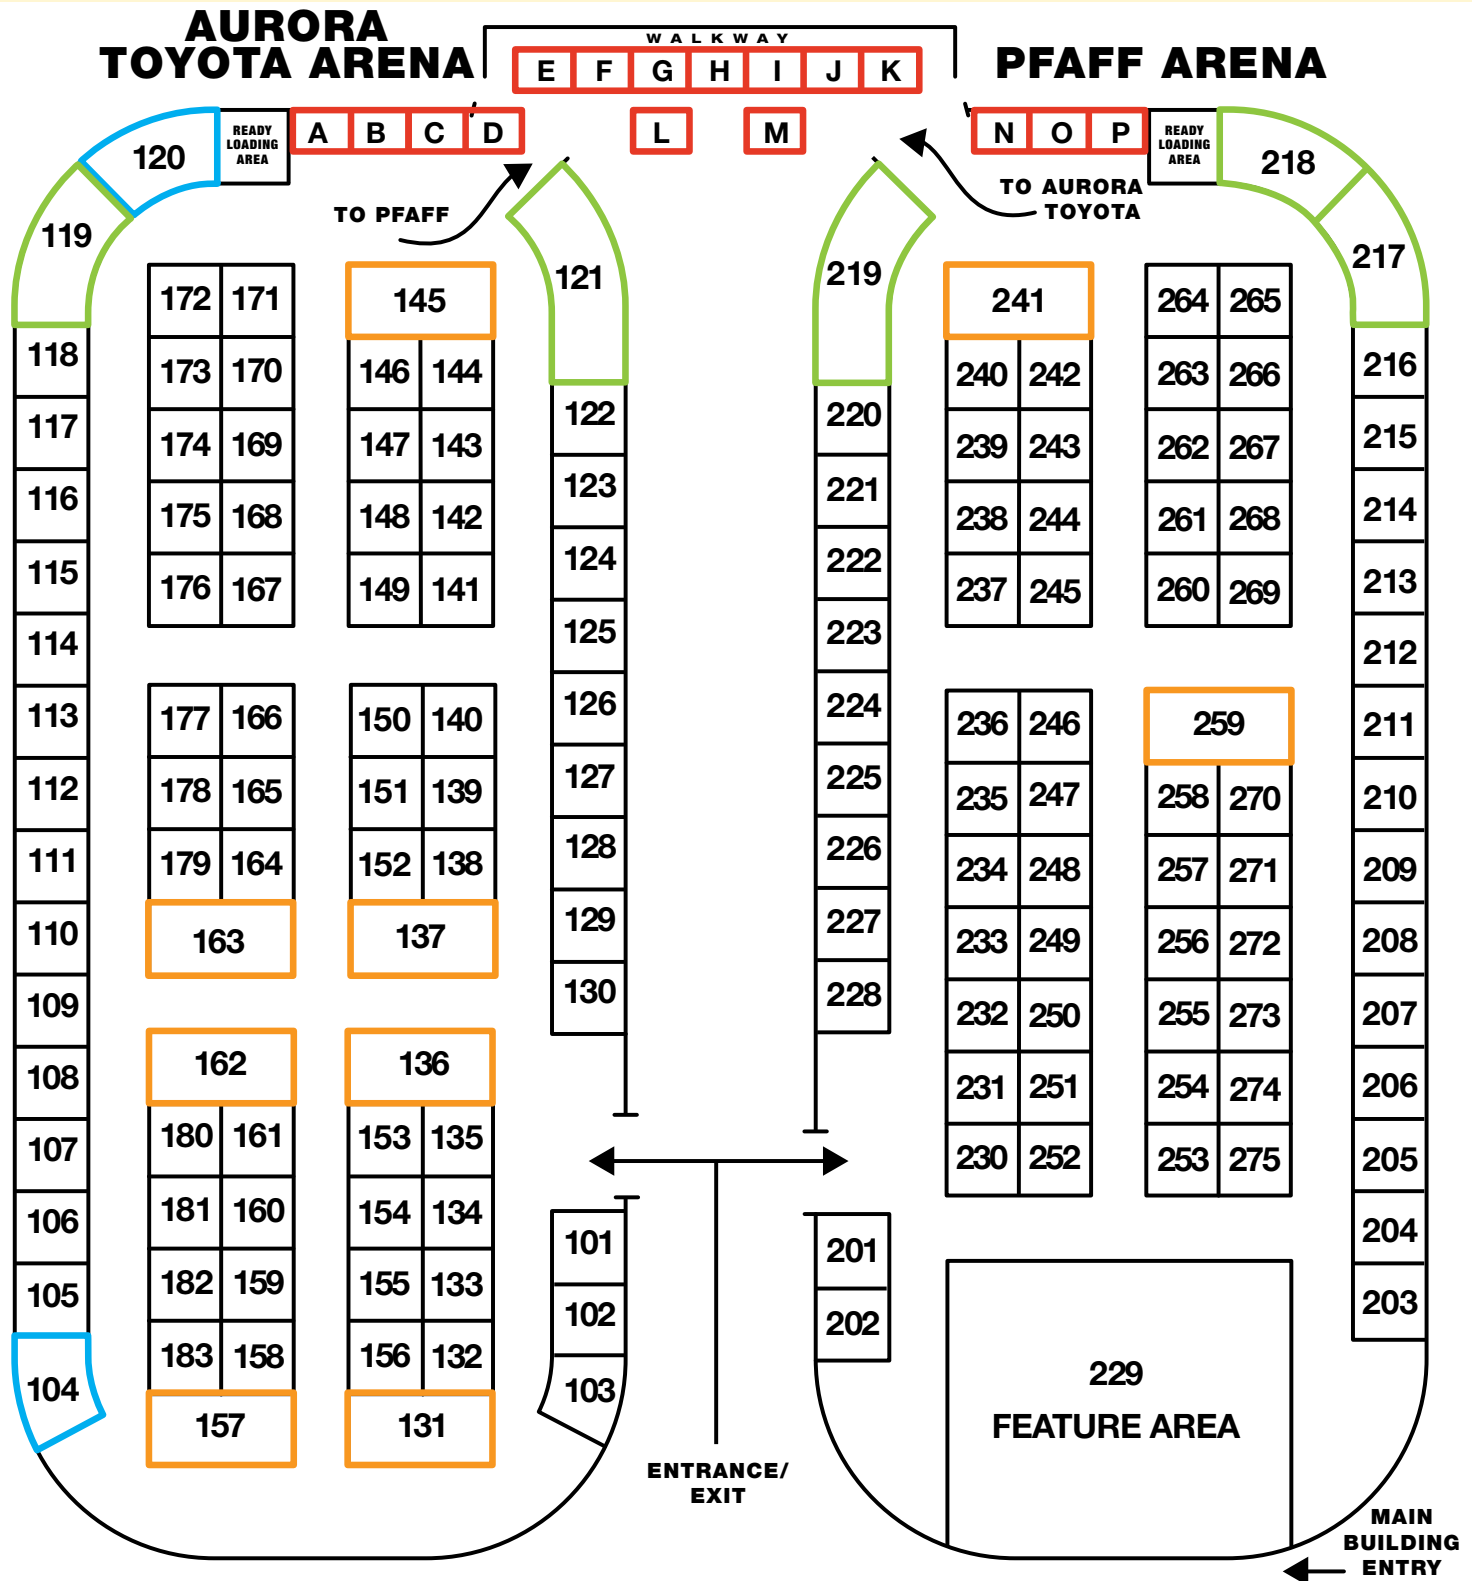

2017 AURORA CHAMBER HOME SHOW BOOTH PRICING (plus HST)

COLOUR CODE	BOOTH SIZE	MEMBER PRICE	NON-MEMBER PRICE
■	10' X 10' Booth (standard)	\$620	\$790
■	Double booth (end of aisle)	\$1220	\$1540
■	Booths 104, 120	\$830	\$940
■	Booths 119, 121, 217, 218, 219	\$960	\$1180
■	6' Marketplace Table (incl. skirted table and chair)	\$360	\$410

No booth will be reserved without a 50% deposit.

Hydro (one 110 volt – max. 15 amp) and drapery included for all booths and Marketplace. Tables, chairs, carpeting and extension cords not included for booths. Skirted table and chair included for Marketplace.